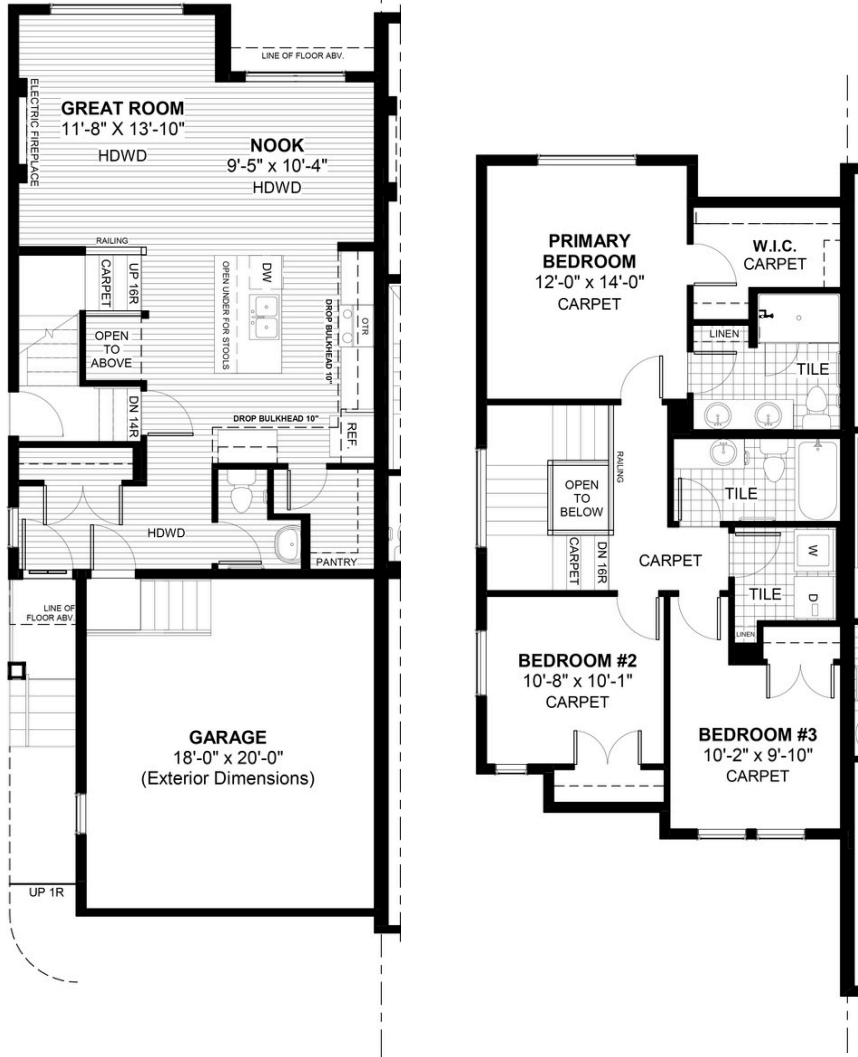

NOTES

*Price includes lot&gst. Price, features & plan are subject to change at any time. All plans/designs are the exclusive property of Douglas Homes Ltd.