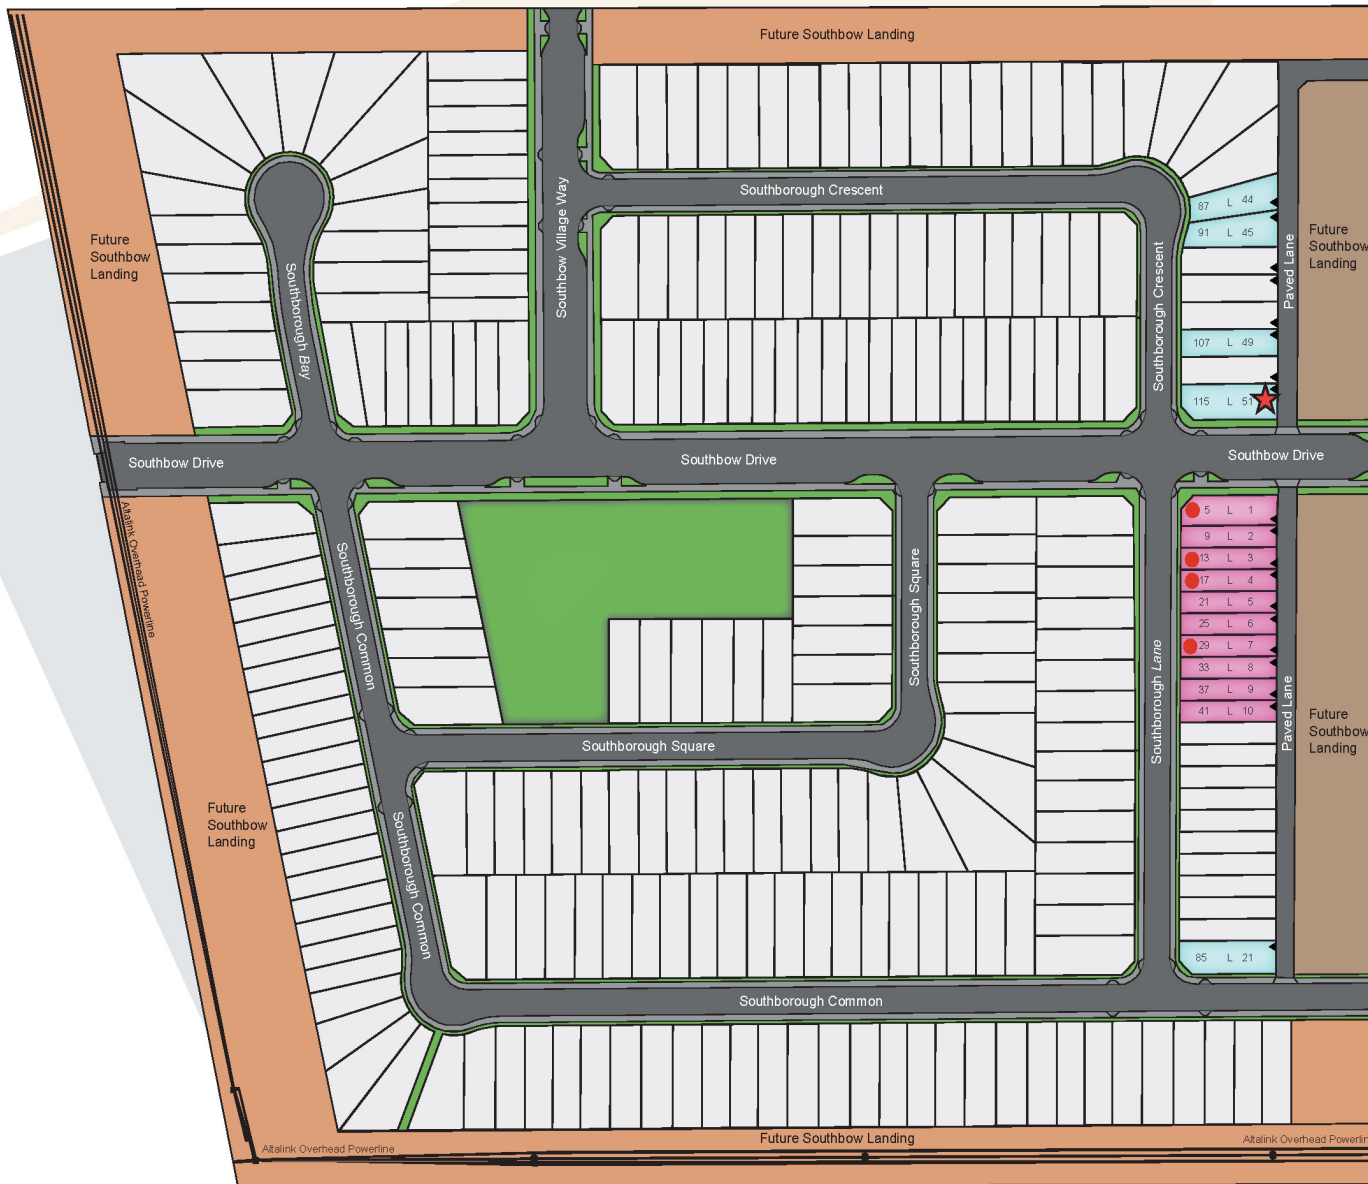

SOUTHBOW

— L A N D I N G —

Phase 1B Lot Map

Legend

- Single Family Laned
- Semi Detached Laned
- Showhome
- SOLD

Lot Details

Lot Grade Legend

L = Level

DOUGLAS HOMES
REMARKABLE WITHIN REACH

NOT TO SCALE. Artists' representation, lot map may not be exactly as shown and all dimensions/details are approximate and may be subject to change without notice. Please see registered maps for exact sizing, grading and utility locations.